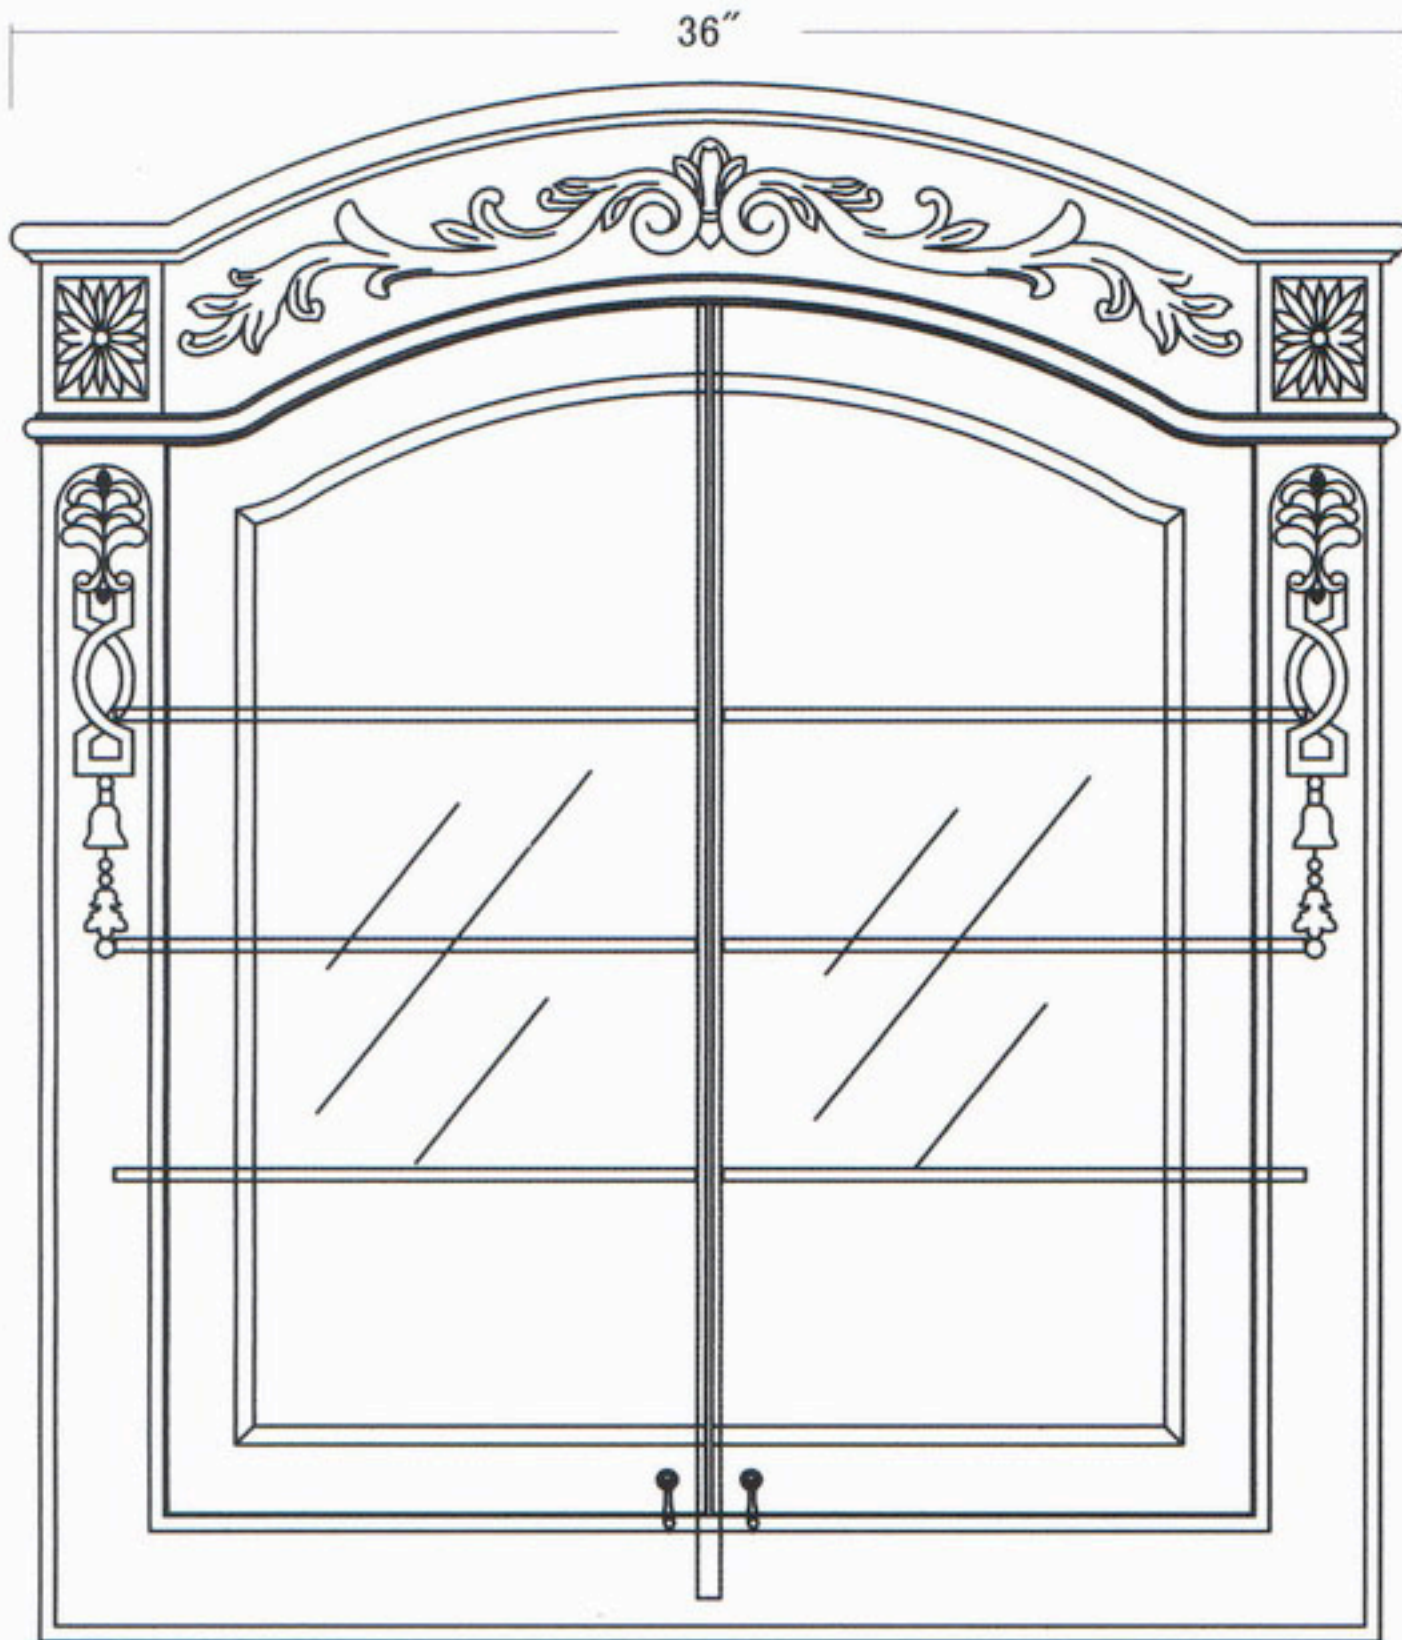

# LMC30

Glass Sheelves:  
 25-1/4"Wx3-9/16"Lx5/16"THK/3pcs  
 Mirror Size:  
 17-5/16"Wx26-3/8"L  
 W/ 1" beveled

Oval Depth 4 3/4"  
 SIDE VIEW

# LMC36

TOP VIEW

Glass Sheleves:

15"Wx3-9/16"Dx5/16"THK/6pcs

Mirror Size:

11-7/16"Wx22-3/8"L/2pcs

W/ 1" beveled

Bottom Width 34½"

FRONT VIEW

SIDE VIEW