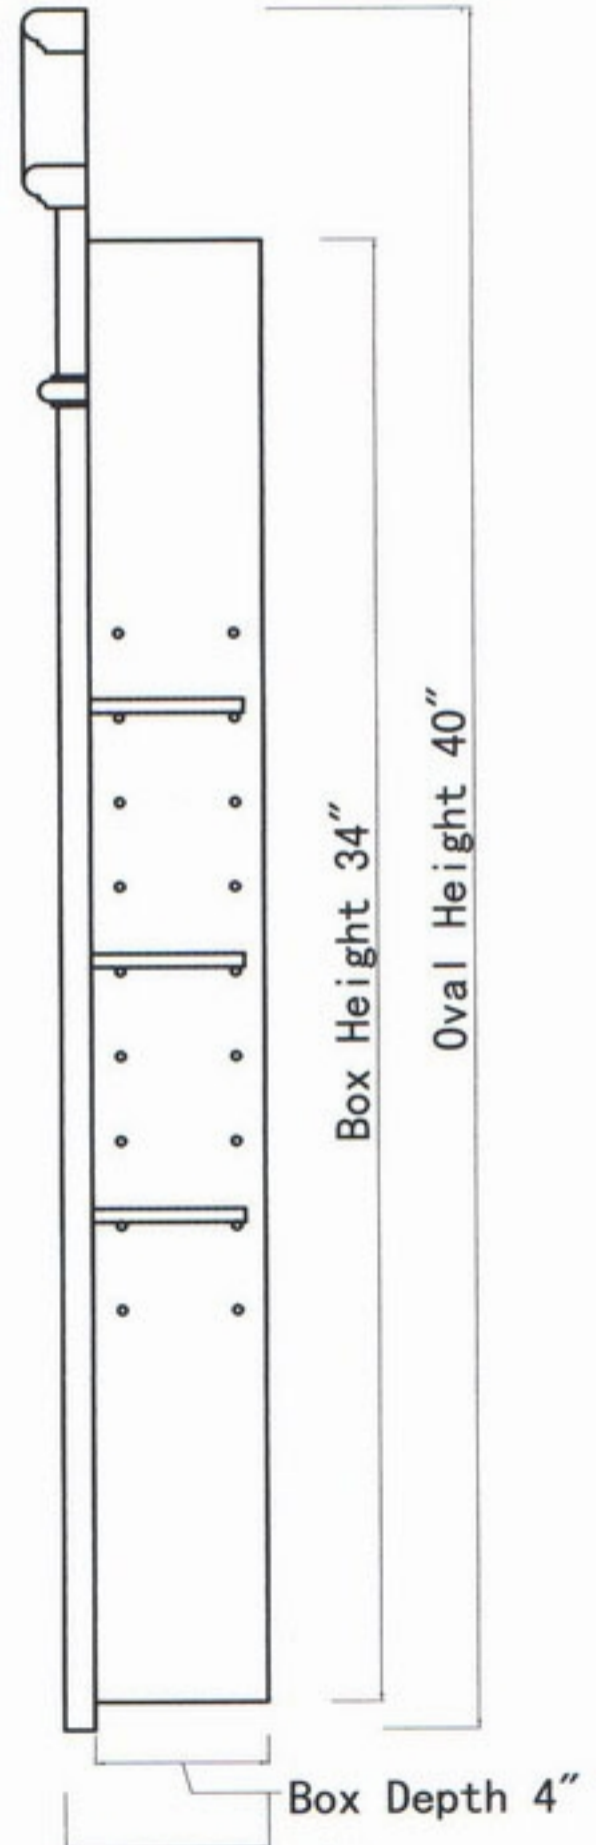

TOP VIEW

FRONT VIEW

# LMC30

Glass Sheelves:  
 25-1/4"Wx3-9/16"Lx5/16"THK/3pcs  
 Mirror Size:  
 17-5/16"Wx26-3/8"L  
 W/ 1" beveled

Oval Depth 4 3/4"  
 SIDE VIEW

# LMC36

TOP VIEW

Glass Sheleves:

15"Wx3-9/16"Dx5/16"THK/6pcs

Mirror Size:

11-7/16"Wx22-3/8"L/2pcs

W/ 1" beveled

Bottom Width 34½"

FRONT VIEW

SIDE VIEW