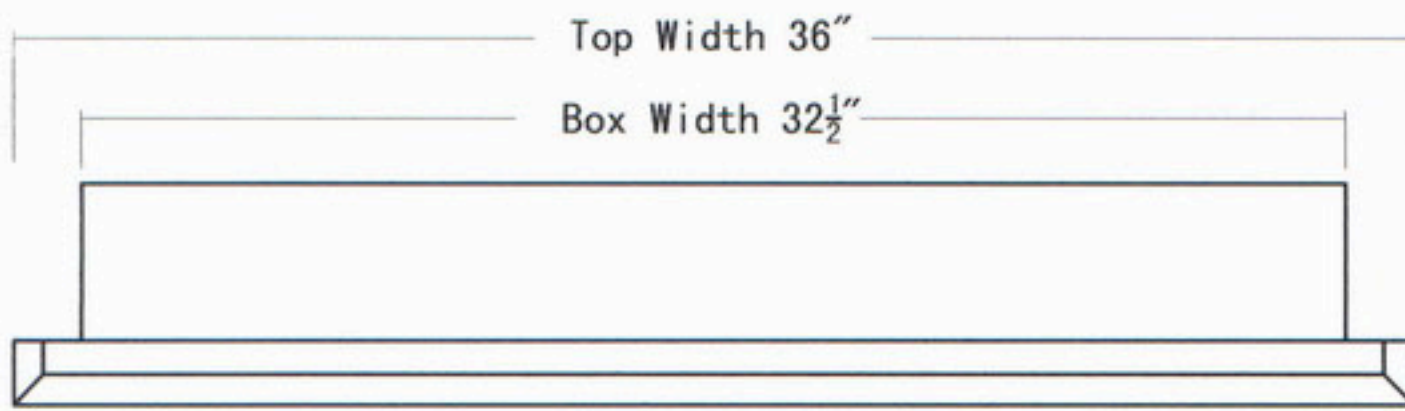

TOP VIEW

FRONT VIEW

# LMC30

Glass Sheelves:  
 25-1/4"Wx3-9/16"Lx5/16"THK/3pcs  
 Mirror Size:  
 17-5/16"Wx26-3/8"L  
 W/ 1" beveled

Oval Depth 4 3/4"  
 SIDE VIEW

# LMC36

TOP VIEW

Glass Sheleves:

15"Wx3-9/16"Dx5/16"THK/6pcs

Mirror Size:

11-7/16"Wx22-3/8"L/2pcs

W/ 1" beveled

Bottom Width 34½"