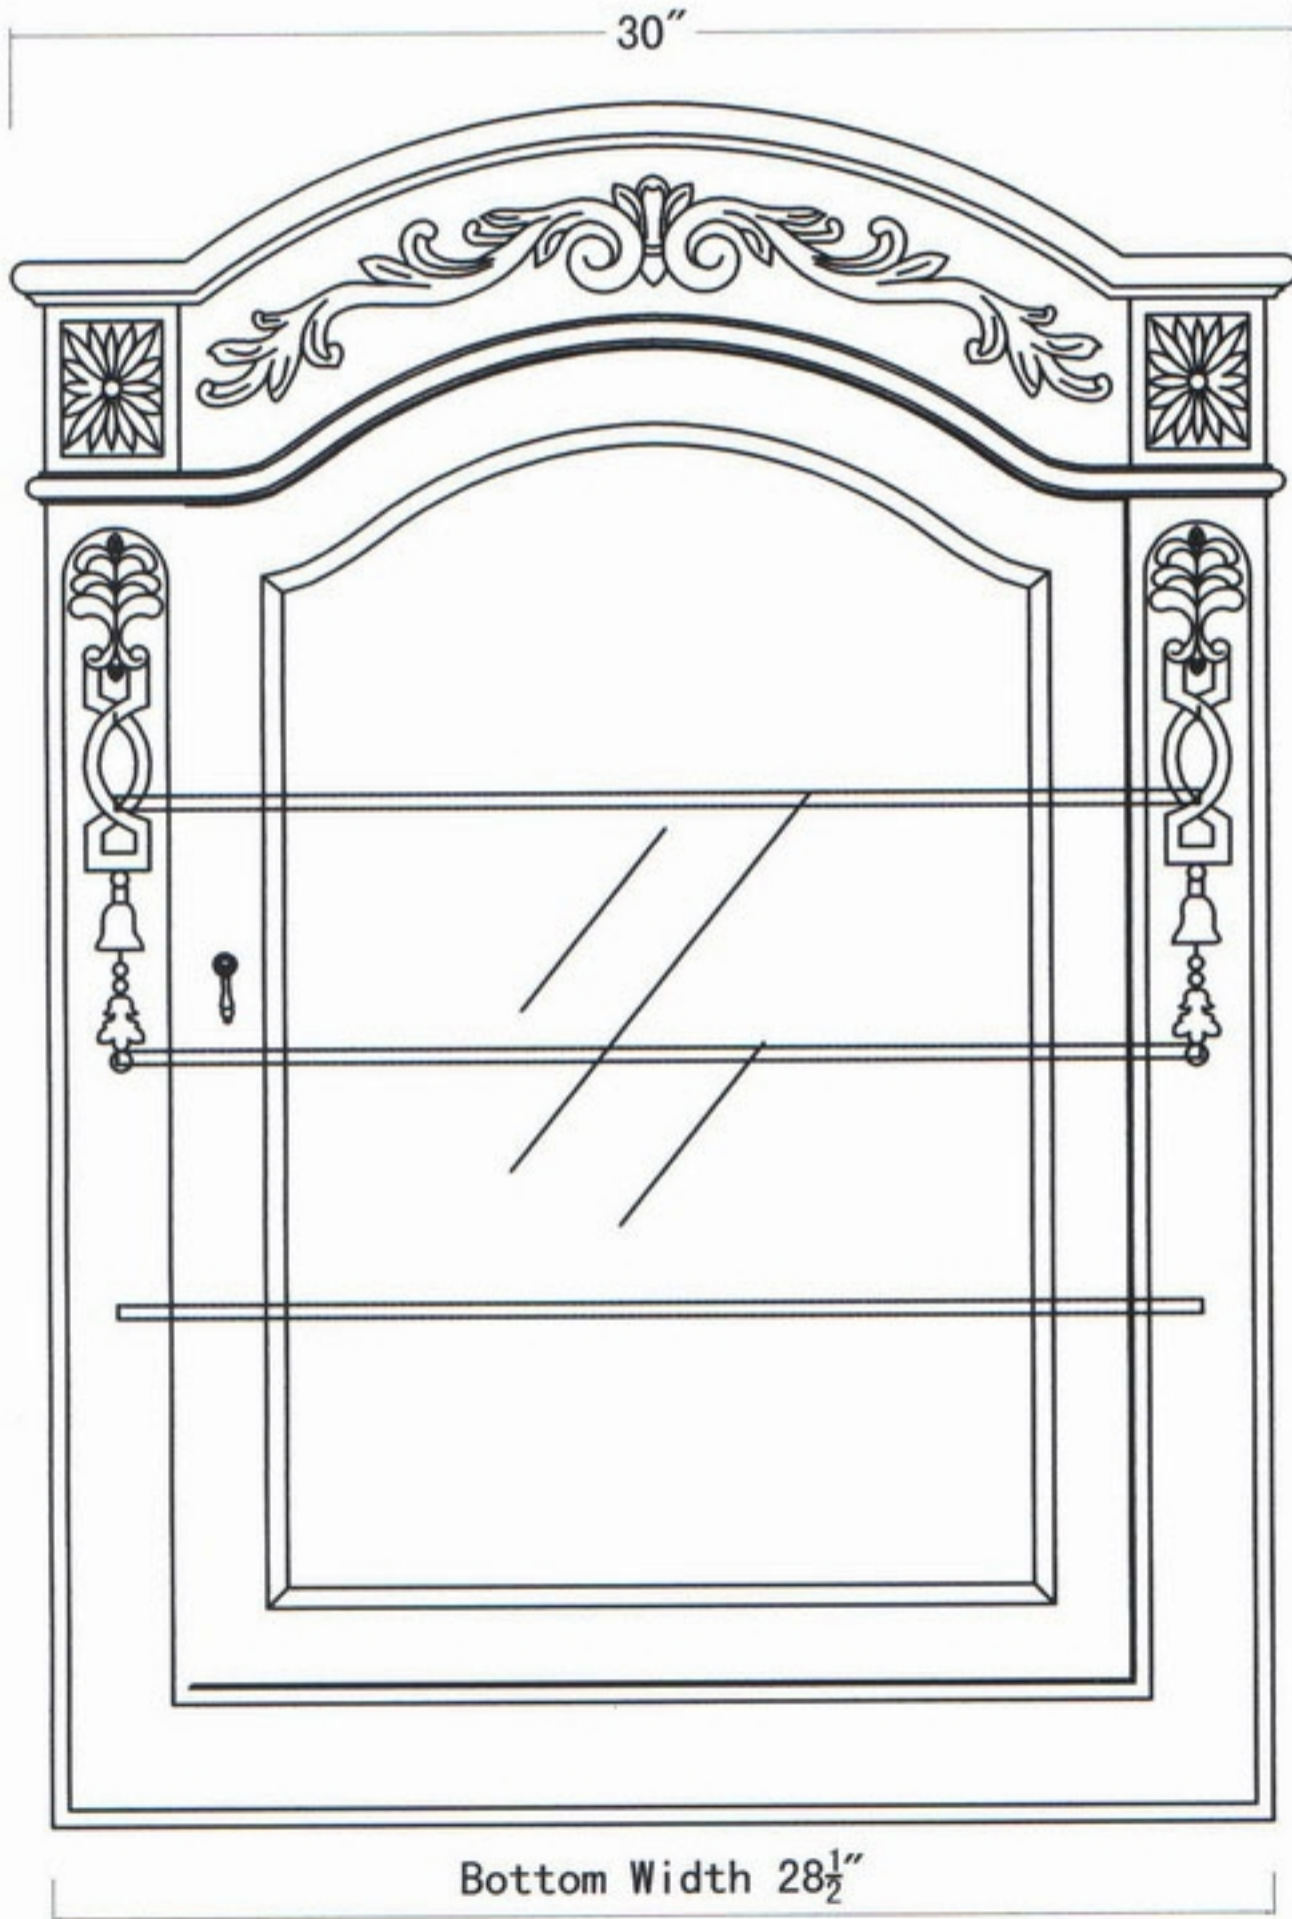

TOP VIEW

FRONT VIEW

# LMC30

Glass Sheelves:  
 25-1/4"Wx3-9/16"Lx5/16"THK/3pcs  
 Mirror Size:  
 17-5/16"Wx26-3/8"L  
 W/ 1" beveled

Oval Depth 4 3/4"  
 SIDE VIEW

# LMC36

TOP VIEW

Glass Sheleves:

15"Wx3-9/16"Dx5/16"THK/6pcs

Mirror Size:

11-7/16"Wx22-3/8"L/2pcs

W/ 1" beveled

Bottom Width 34½"