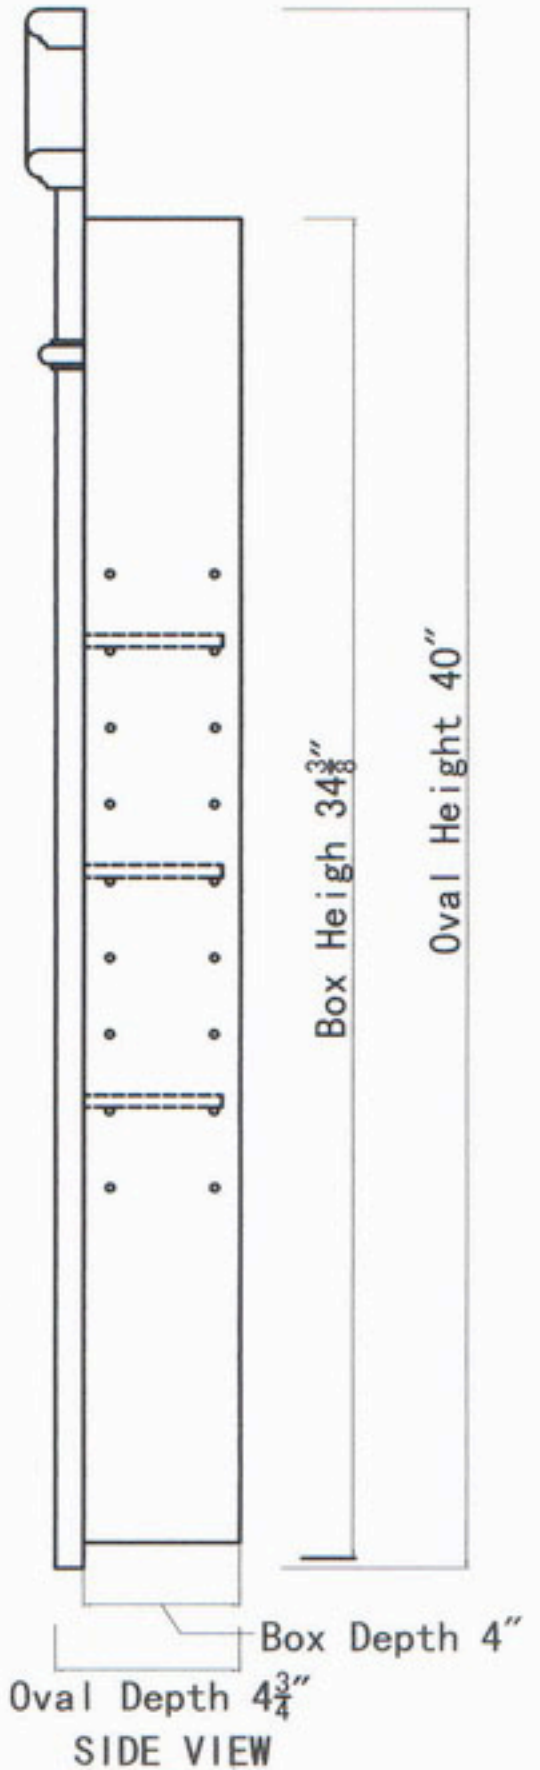

TOP VIEW

FRONT VIEW

# LMC30

Glass Sheelves:  
 25-1/4"Wx3-9/16"Lx5/16"THK/3pcs  
 Mirror Size:  
 17-5/16"Wx26-3/8"L  
 W/ 1" beveled

Oval Depth 4 3/4"  
 SIDE VIEW

# LMC36

TOP VIEW

Glass Sheleves:

15"Wx3-9/16"Dx5/16"THK/6pcs

Mirror Size:

11-7/16"Wx22-3/8"L/2pcs

W/ 1" beveled

Bottom Width 34½"

FRONT VIEW

SIDE VIEW