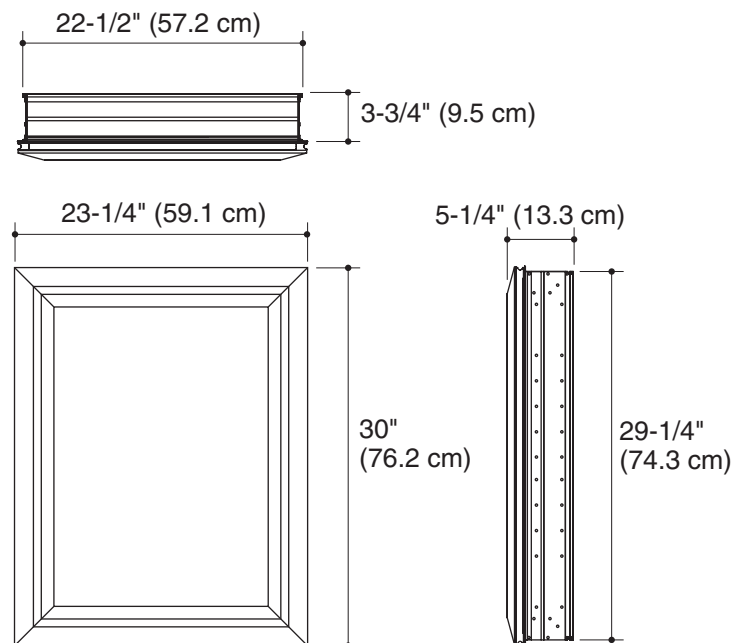

CITÉ™ FRAMED CABINET

Technical Information

Roughing-in opening	22-1/2" (57.2 cm) x 29-1/4" (74.3 cm) x 4" (10.2 cm)
Door opening angle	170°

Installation Notes

Install this product according to the installation guide.

When determining the height of the mirrored cabinet, ensure the mirrored door will clear all obstacles, such as a faucet. A minimum distance of 1" (2.5 cm) is required.

Secure the screws (provided) to a stud to avoid possible property and product damage. If this is not possible, anchors (provided) must be inserted before installing the screws.

Recessed cabinets project less than 1-1/4" (3.2 cm) from wall.

Product Diagram